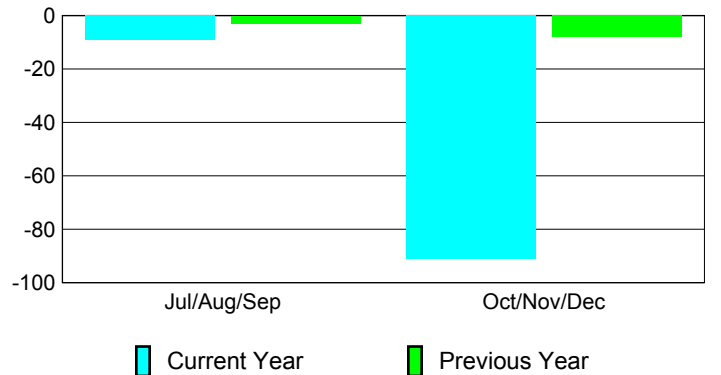

Comparison of Membership Gain/Loss

Current Year Compared to the Previous Year