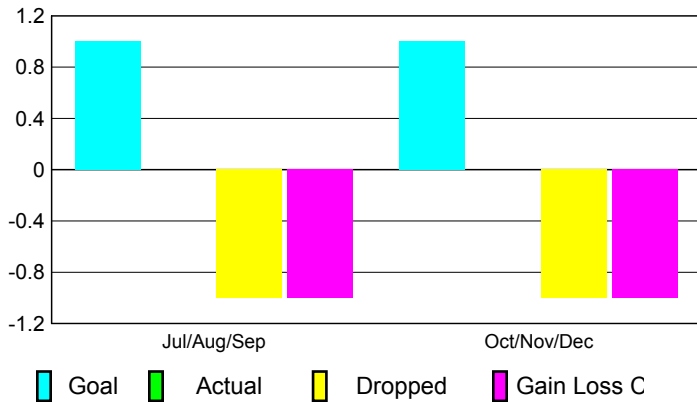

2010-2011 GMT Reports for District (or Undistricted) **District 2 X2**

GMT: JOHN 'JACK' R FERGUSON

Location: TEXAS

GMT CA: 1

CLUBS

**Club Results
2010-2011**

**Clubs
2009-2010**

Month	New Club Goal	Actual New Clubs	Actual Dropped Clubs	Gain/ Loss of Clubs	Gain/ Loss of Clubs
Jul/Aug/Sep	1	0	-1	-1	0
Oct/Nov/Dec	1	0	-1	-1	0
Totals	2	0	-2	-2	0

Club Results 2010-2011

Goal, New, Dropped, Gain/Loss

Comparison of Club Gain/Loss

Current Year Compared to the Previous Year

YTD Status Quo Clubs 2010-2011

Status Quo Clubs Compared to Status Quo Members

MEMBERSHIP